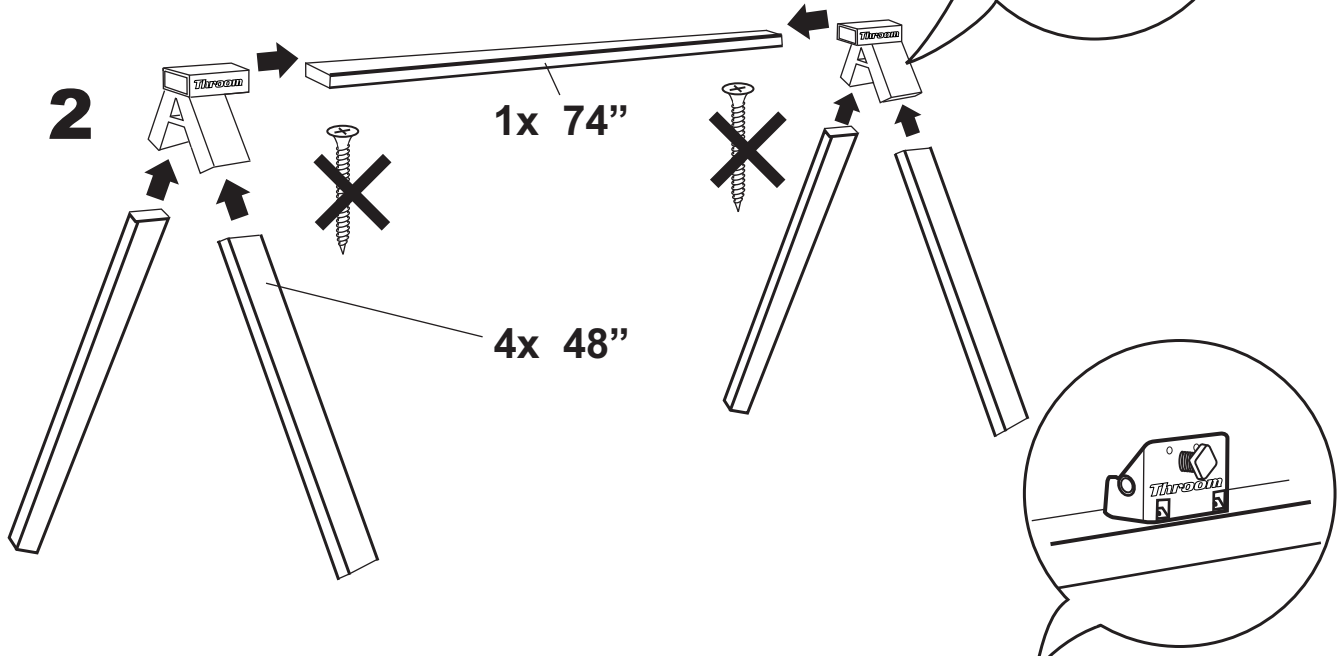

KNOCKDOWN PLATE RACK - 8" Targets

4

5

6

7

Add chains or rope to keep legs from sliding out.
(Chains/Rope - Not Included with Alpha Brackets.)

8

Throom™
Ricochet Free Targets by NEWBOLD