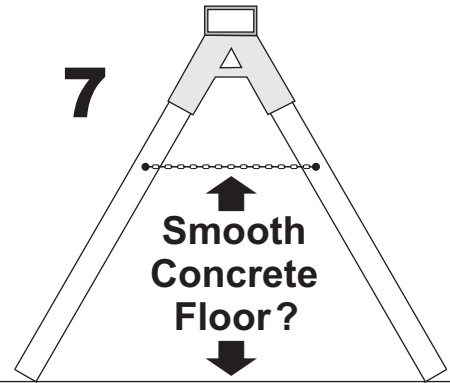

KNOCKDOWN PLATE RACK - 8" Targets

4

5

6

7

Add chains or rope to keep legs from sliding out.
(Chains/Rope - Not Included with Alpha Brackets.)

8

Throom™
Ricochet Free Targets by NEWBOLD