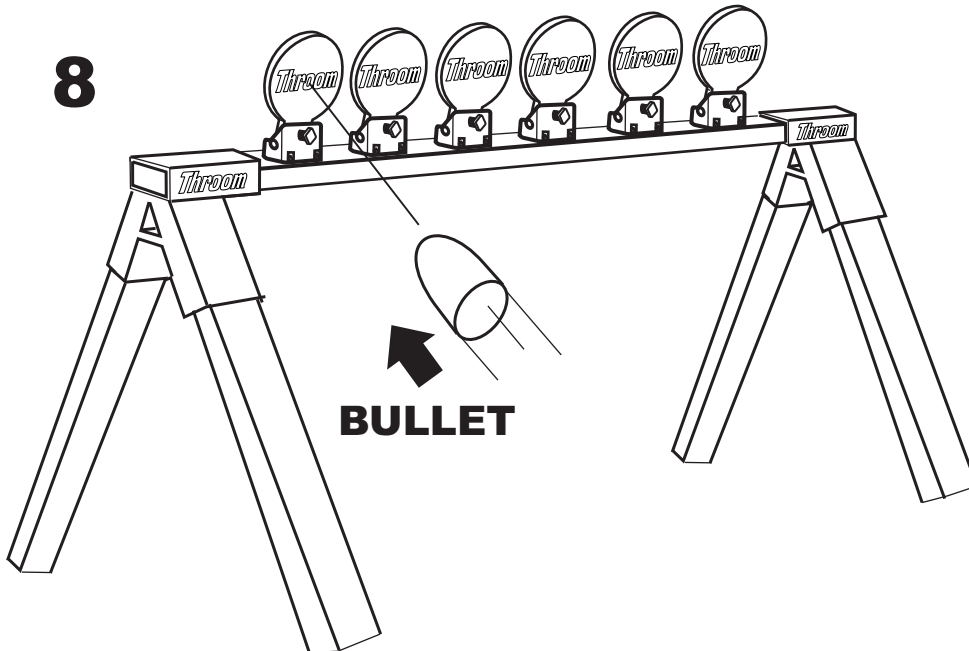

KNOCKDOWN PLATE RACK - 8" Targets

4

5

6

7

Add chains or rope to keep legs from sliding out.
(Chains/Rope - Not Included with Alpha Brackets.)

8

Throom™
Ricochet Free Targets by NEWBOLD