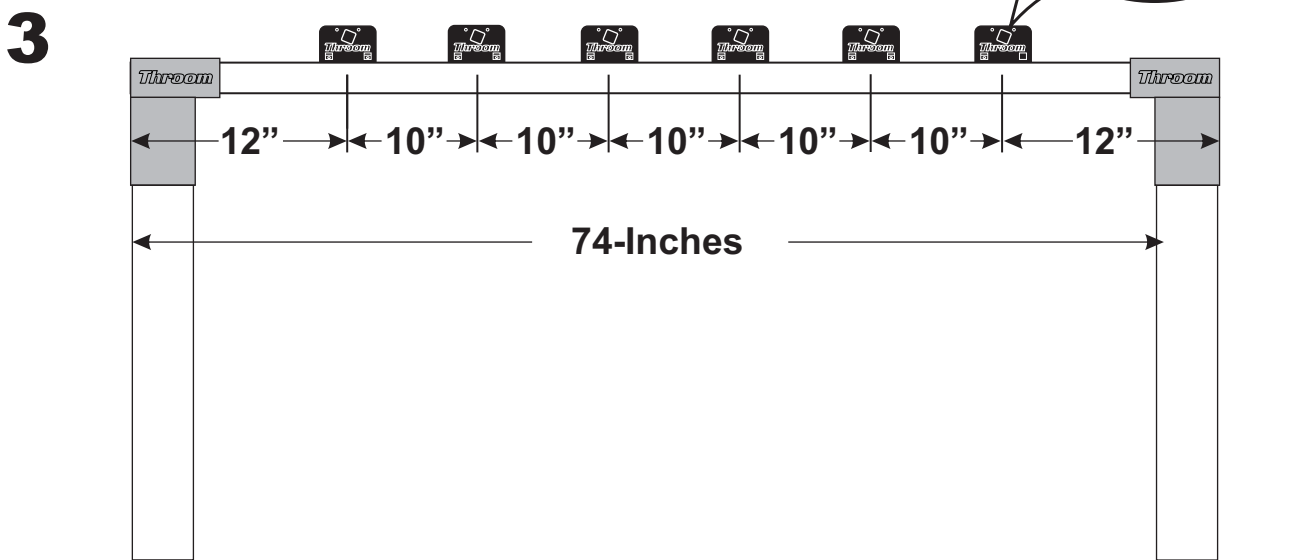

KNOCKDOWN PLATE RACK - 8" Targets

4

5

6

7

Add chains or rope to keep legs from sliding out.
(Chains/Rope - Not Included with Alpha Brackets.)

8

Throom™
Ricochet Free Targets by NEWBOLD