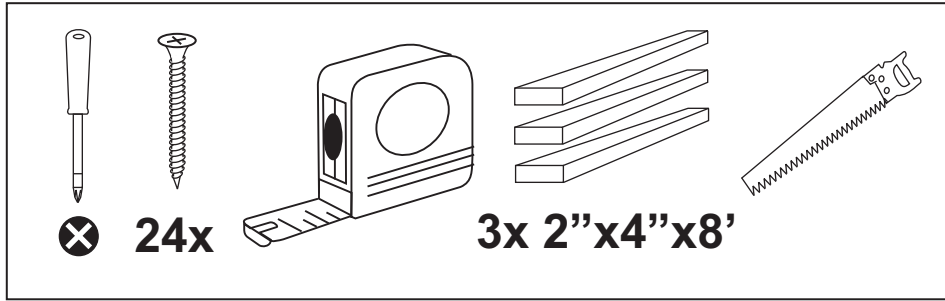

KNOCKDOWN PLATE RACK - 8" Targets

4

5

6

7

Add chains or rope to keep legs from sliding out.
(Chains/Rope - Not Included with Alpha Brackets.)

8

Throom™
Ricochet Free Targets by NEWBOLD