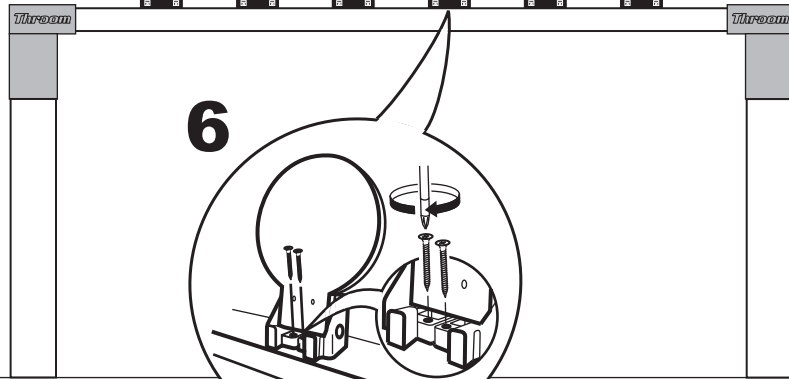

KNOCKDOWN PLATE RACK - 8" Targets

4

5

6

7

Add chains or rope to keep legs from sliding out.
(Chains/Rope - Not Included with Alpha Brackets.)

8

Throom™
Ricochet Free Targets by NEWBOLD