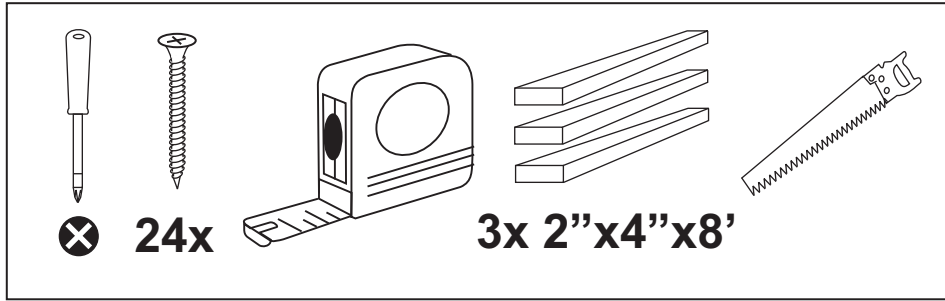

KNOCKDOWN PLATE RACK - 6" Targets

4

5

6

7

Add chains or rope to keep legs from sliding out.
(Chains/Rope - Not Included with Alpha Brackets.)

8

Throom™
Ricochet Free Targets by NEWBOLD