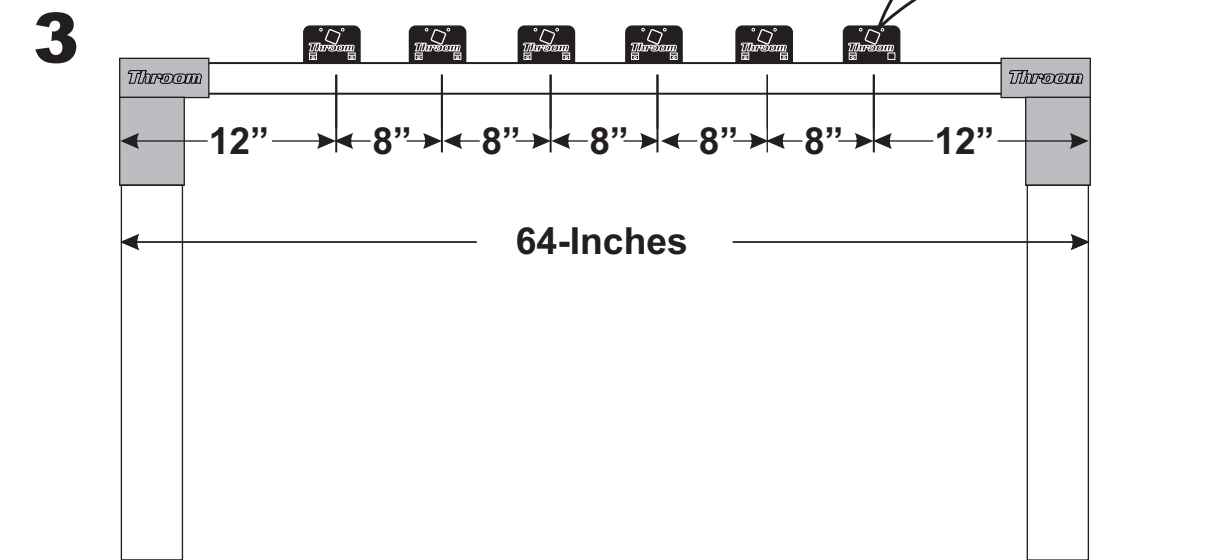

KNOCKDOWN PLATE RACK - 6" Targets

4

5

6

7

Add chains or rope to keep legs from sliding out.
(Chains/Rope - Not Included with Alpha Brackets.)

8

Throom™
Ricochet Free Targets by NEWBOLD