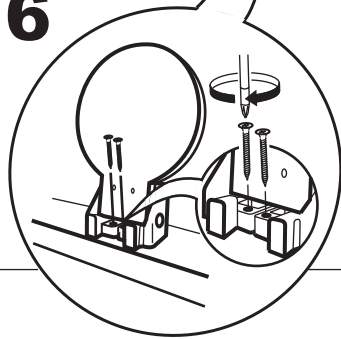

KNOCKDOWN PLATE RACK - 6" Targets

4

5

6

7

Add chains or rope to keep legs from sliding out.
(Chains/Rope - Not Included with Alpha Brackets.)

8

Throom™
Ricochet Free Targets by NEWBOLD