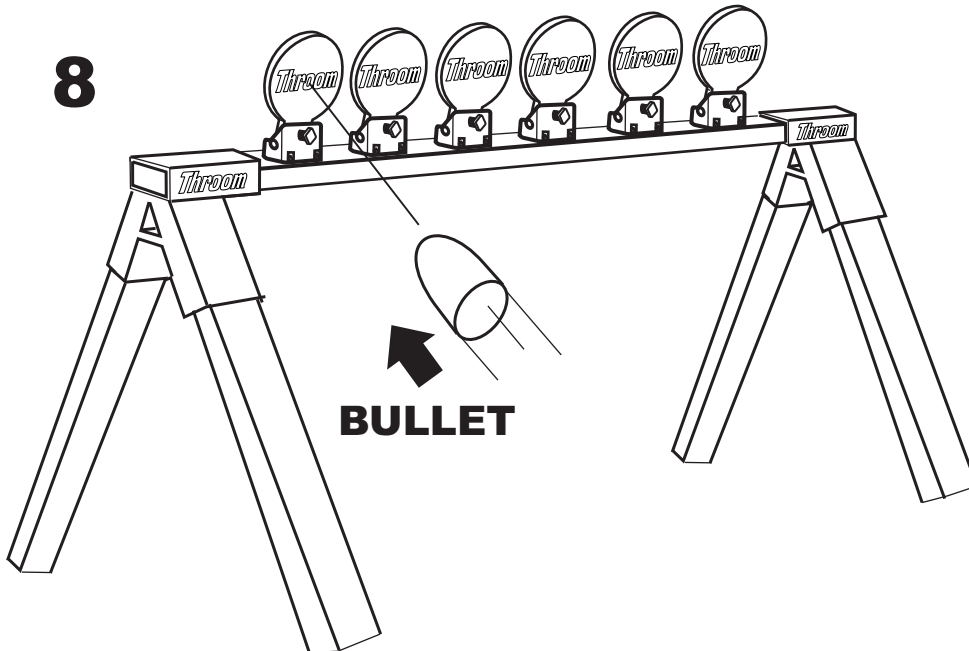

KNOCKDOWN PLATE RACK - 6" Targets

4

5

6

7

Add chains or rope to keep legs from sliding out.
(Chains/Rope - Not Included with Alpha Brackets.)

8

Throom™
Ricochet Free Targets by NEWBOLD