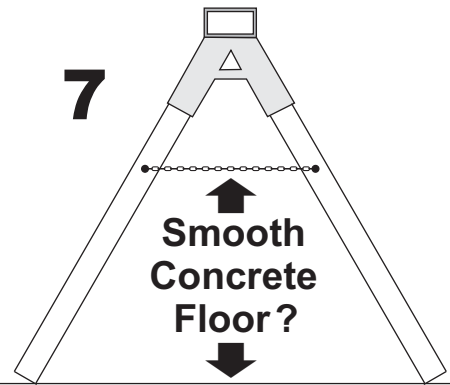

KNOCKDOWN PLATE RACK - 6" Targets

4

5

6

7

Add chains or rope to keep legs from sliding out.
(Chains/Rope - Not Included with Alpha Brackets.)

8

Throom™
Ricochet Free Targets by NEWBOLD