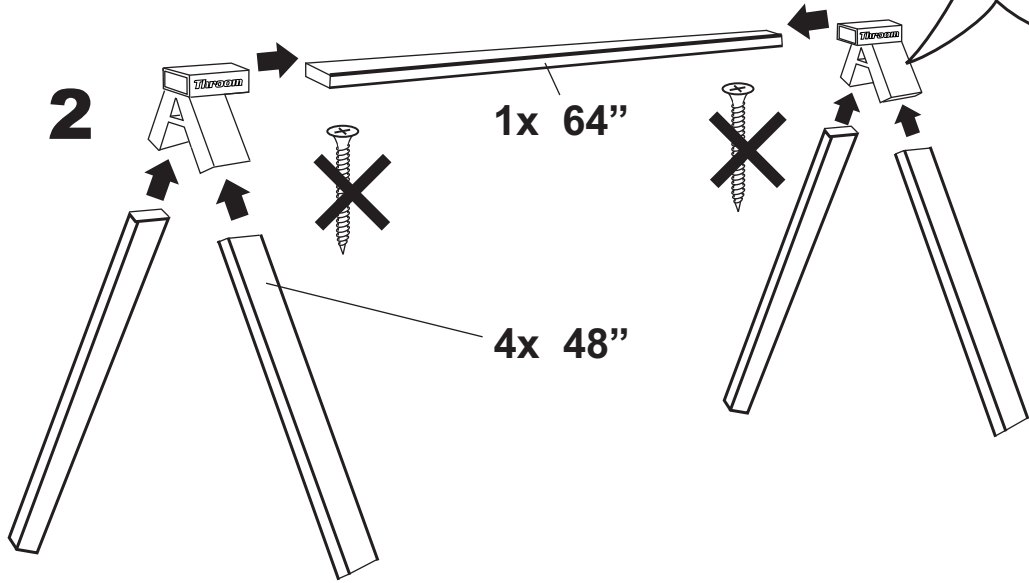

KNOCKDOWN PLATE RACK - 6" Targets

4

5

6

7

Add chains or rope to keep legs from sliding out.
(Chains/Rope - Not Included with Alpha Brackets.)

8

Throom™
Ricochet Free Targets by NEWBOLD